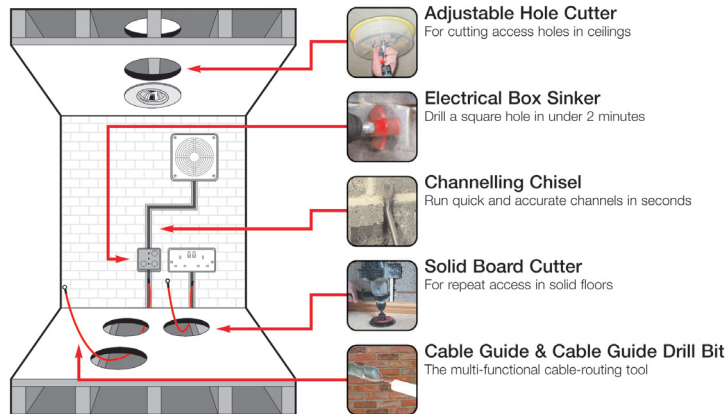

Complete Box Sinking & Channelling Set

Part No: EBS.TCINST.SET

**Floor to
Ceiling
Tool Range**

The Complete FLOOR TO CEILING Electrical Installation Solution Range

ARMEG Limited, Callywhite Lane, Dronfield, S18 2XJ, England.
Telephone: + 44 (0)1246 411 081
Fax: + 44 (0)1246 411 882
Email: sales@armeg.co.uk

VER002-05.11

**NOW
AVAILABLE
as a single
item**

**Drill a square hole in
the hardest materials
...in under 2 minutes**

**MAXIMUM
PERFORMANCE
IN HARD
MATERIALS**

www.armeg.co.uk

 **MADE IN SHEFFIELD**
patent pending